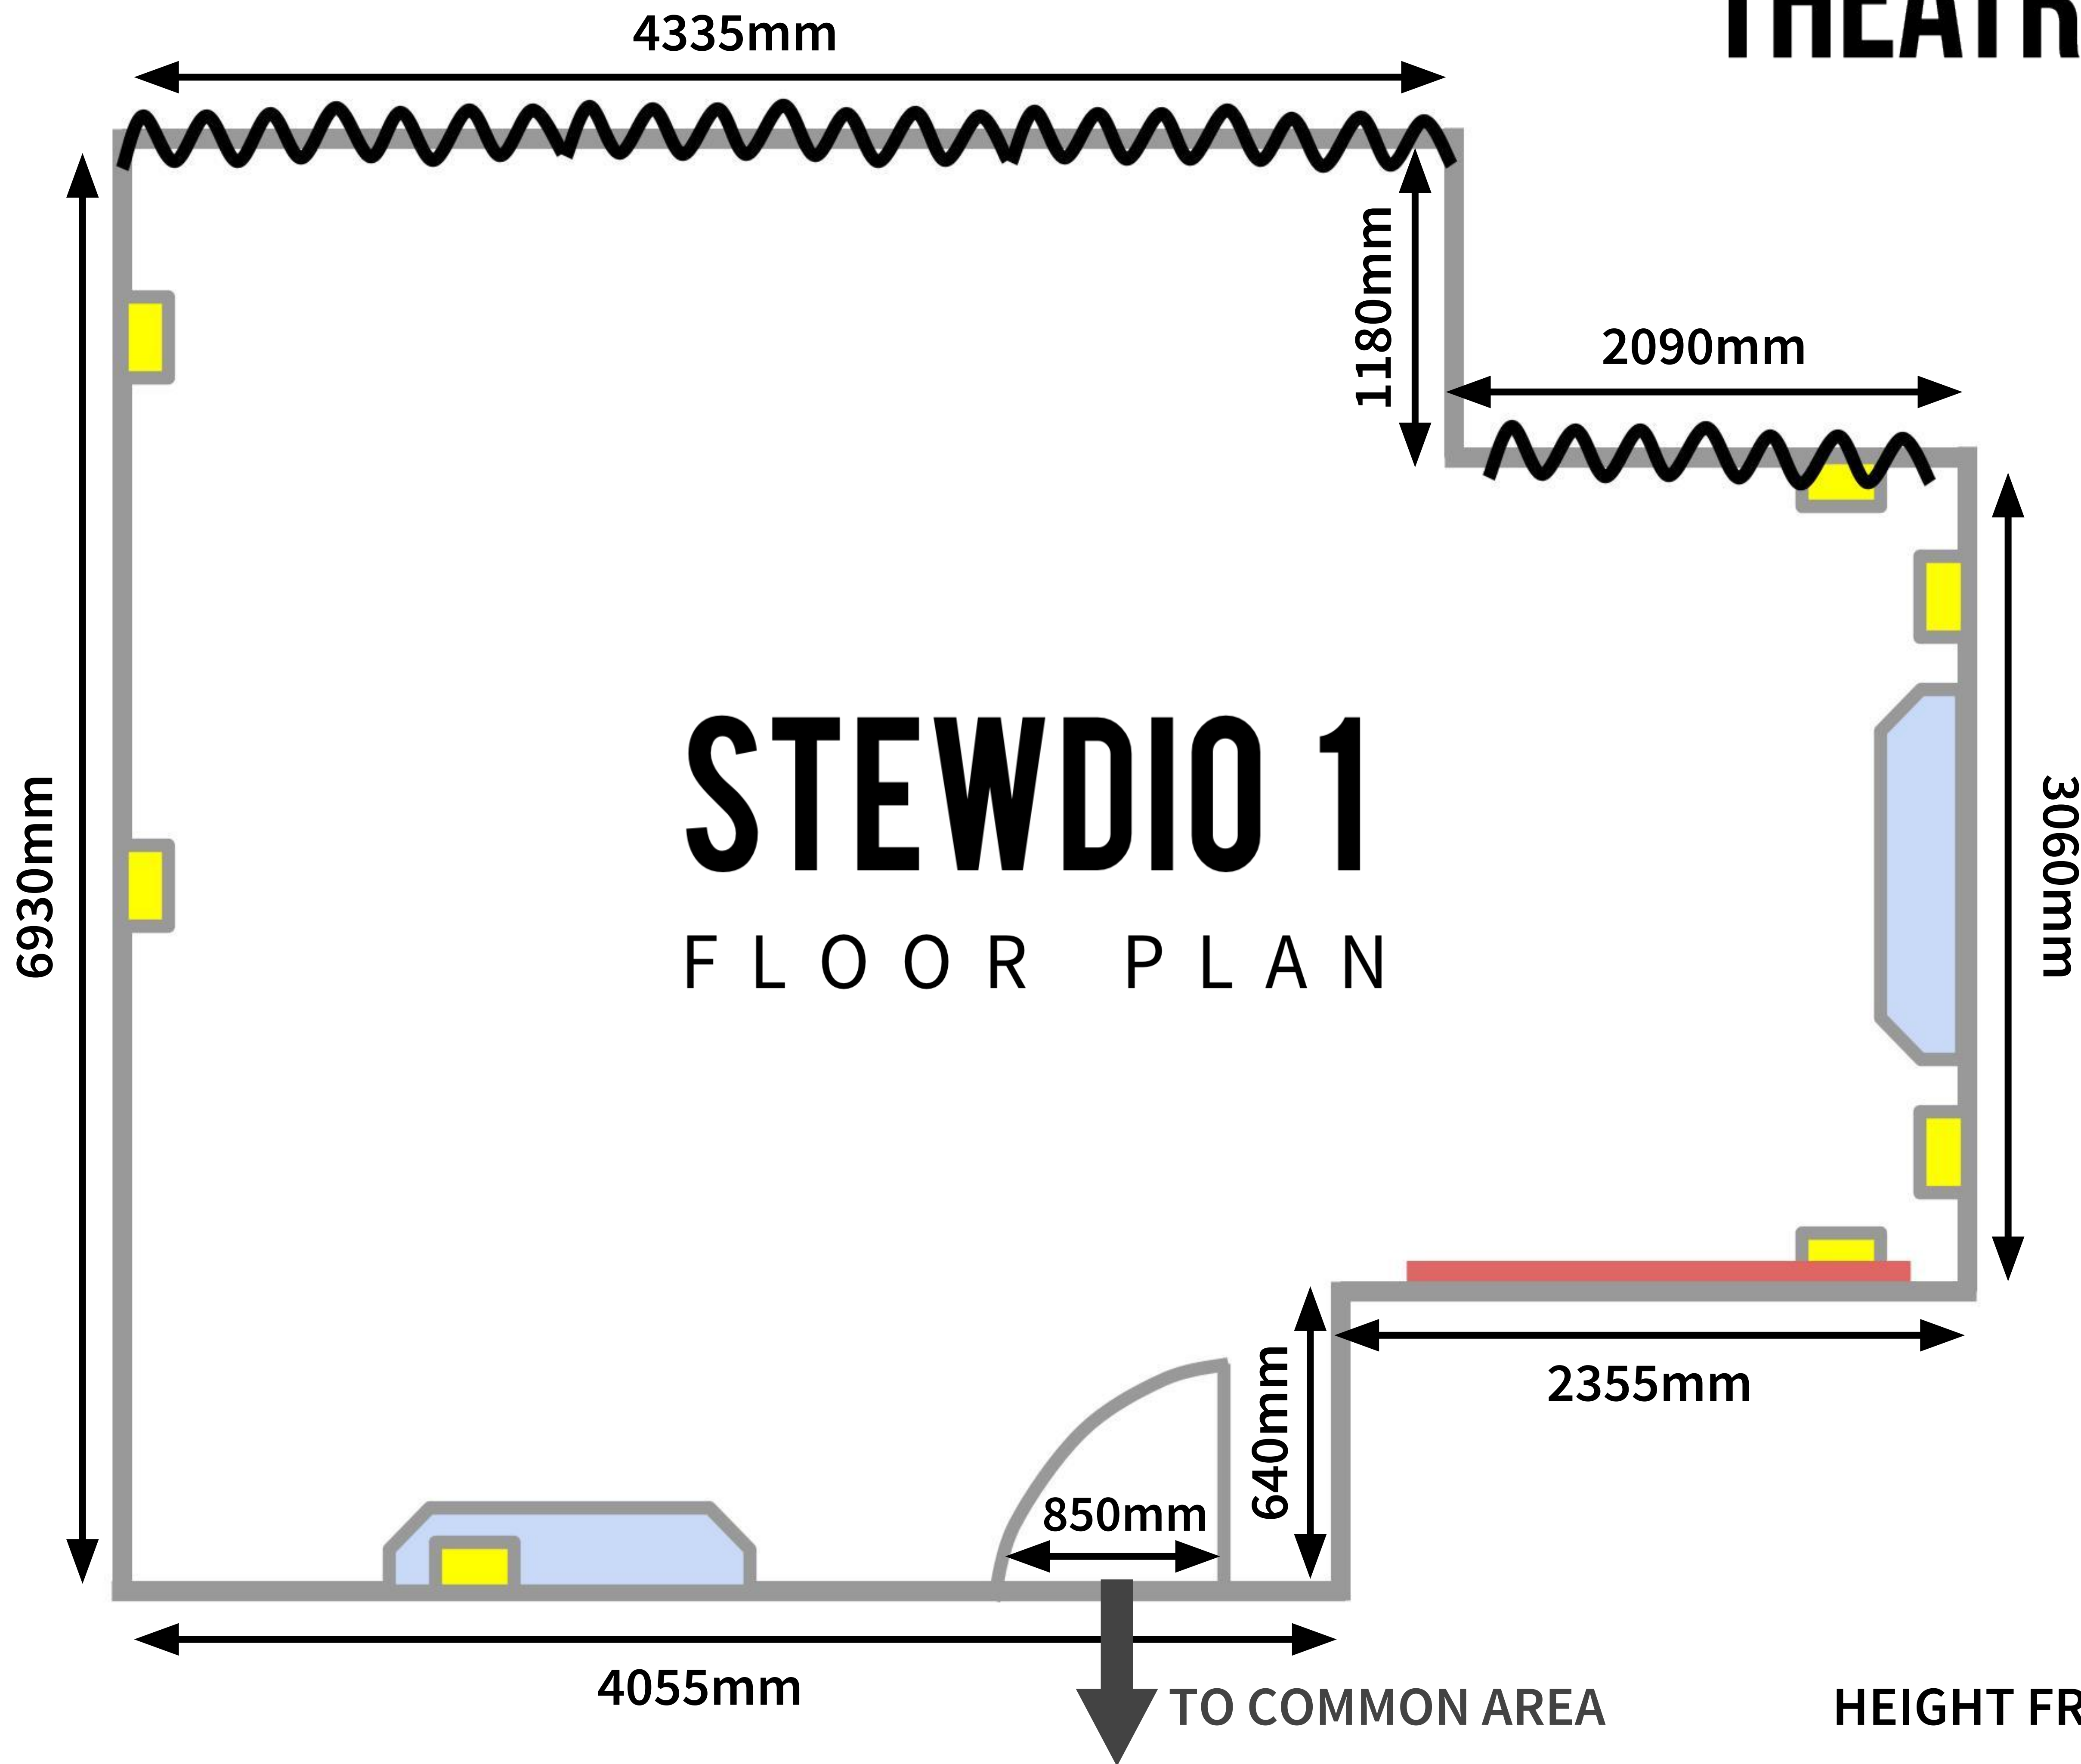

THEATRE GAUGE

LEGEND

-  CURTAINS + WINDOWS
-  PLUG POINT
-  AIR CONDITIONER
-  WHITEBOARD

SPACE AREA: 356.2m²

HEIGHT FROM FLOOR TO CEILING: 2445mm

PLAN IS NOT DRAWN TO SCALE